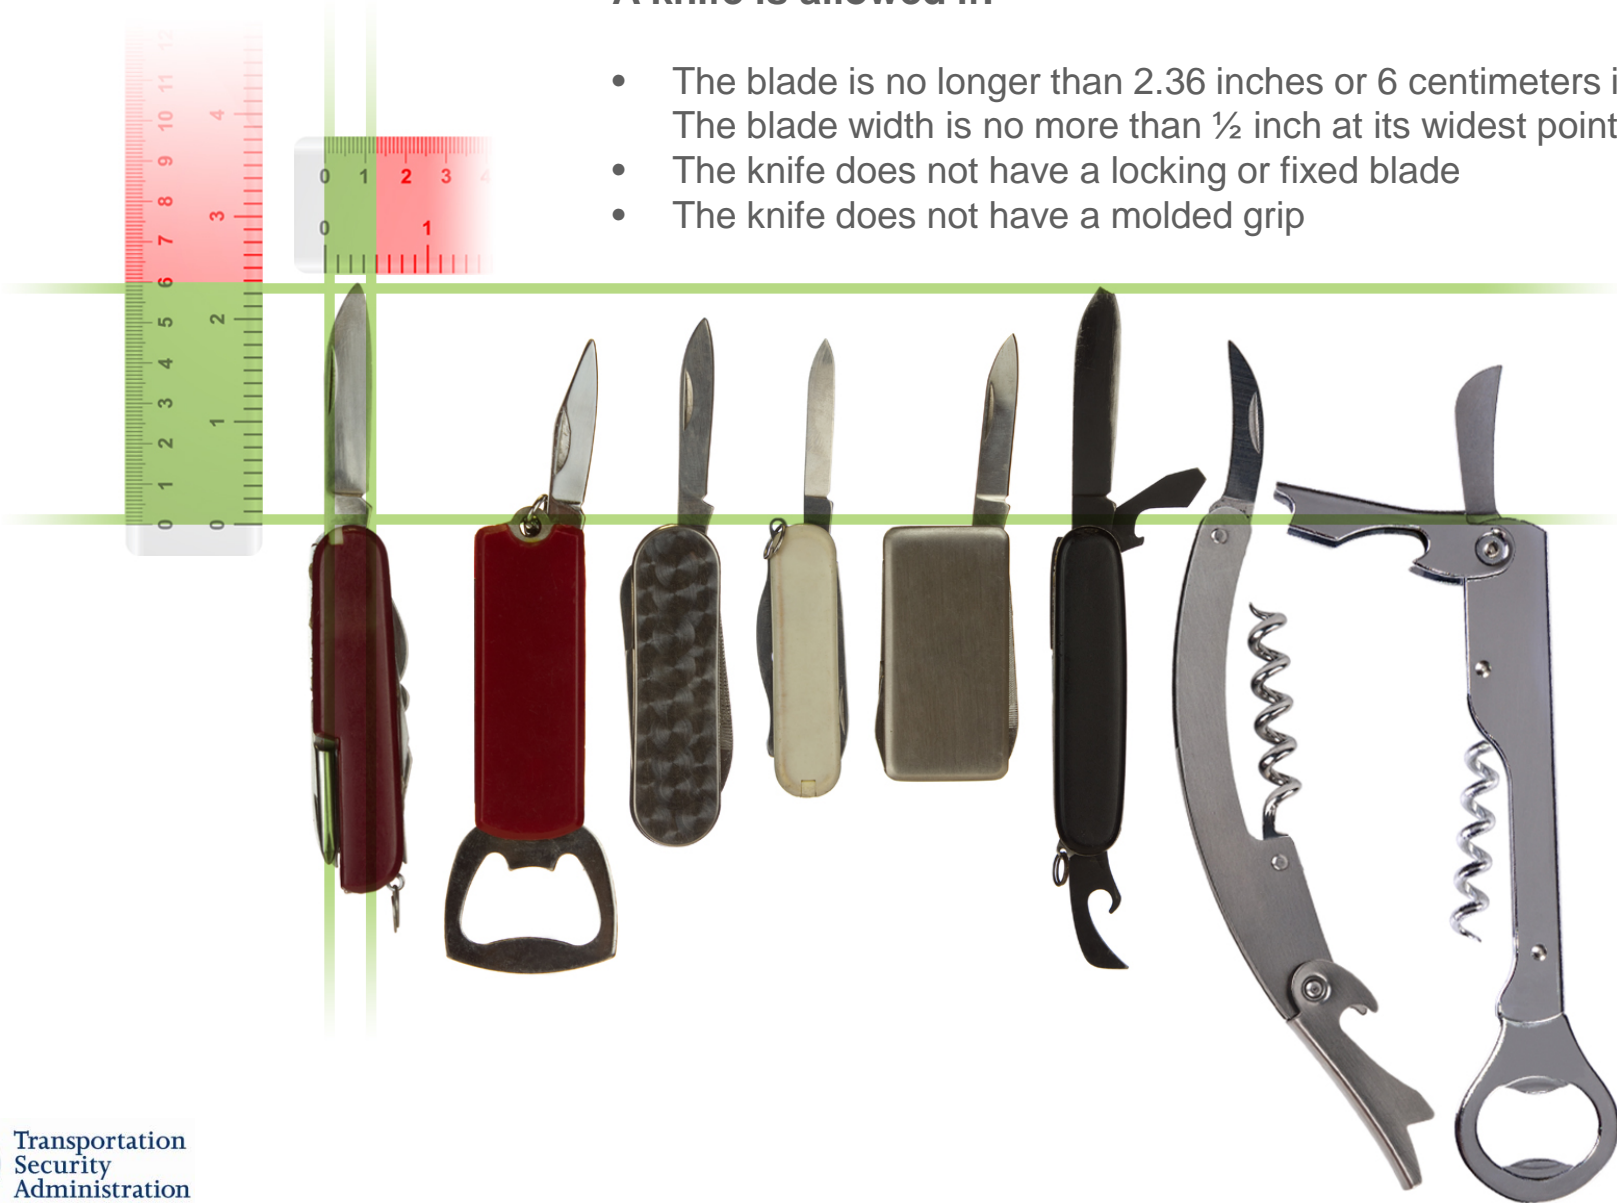

Knives Allowed

A knife is allowed if:

- The blade is no longer than 2.36 inches or 6 centimeters in length
  The blade width is no more than ½ inch at its widest point
- The knife does not have a locking or fixed blade
- The knife does not have a molded grip