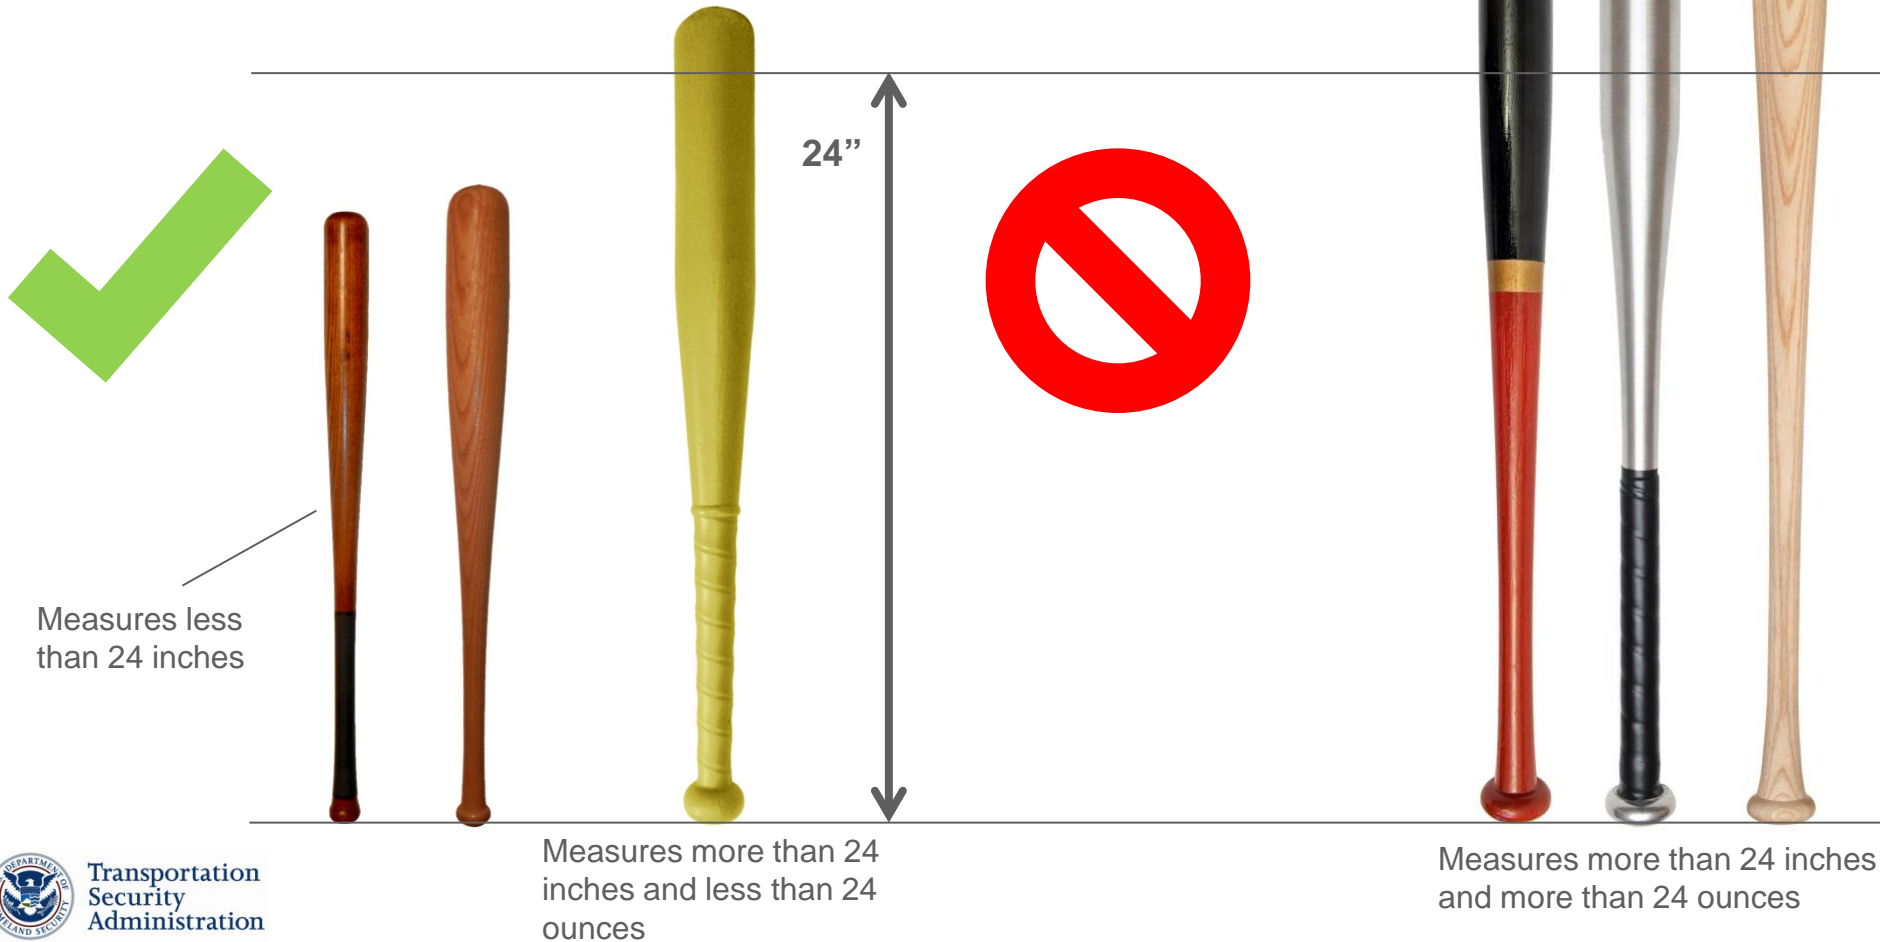

Novelty Bats Allowed

- Bats that are more than 24 inches and more than 24 ounces are prohibited in carry-on.
- Bats more than 24 inches in length and less than 24 ounces are permitted in carry-on luggage.

Measures less than 24 inches

24"

Measures more than 24 inches and less than 24 ounces

Measures more than 24 inches and more than 24 ounces